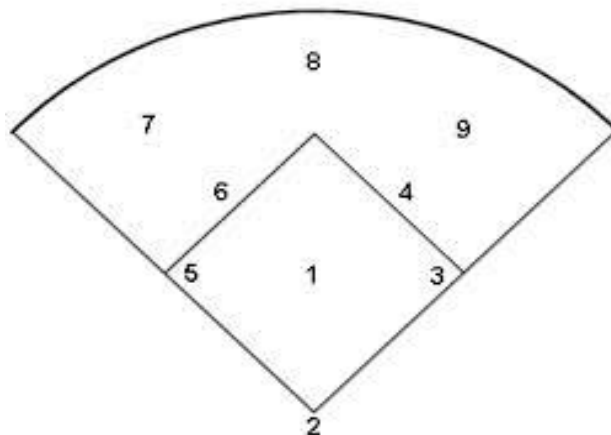

## Scorekeeping Guide

	BATTER IS OUT	BASERUNNING
1B = Single 2B = Double 3B = Triple HR = Home Run BB = Base on Balls/Walked HBP or HP = Hit By Pitch FC = Fielder's Choice E5 = Reached on Error by CI = Catcher's Interference G2B = Ground Rule Double ESB = Error on Sac Bunt	KS or K = Strikeout Swinging KC or (backwards "X") = Called Strike 6-3 - Goundout, SS to 1B F8 = Fly Out to CF L5 = Line Out to 3B F05 = Foul Out to 3B 3U = Unassisted Play by 1B SB 1-3 = Sacrifice Bunt, P to 1B SF 8 = Sacrifice Fly to CF	SB = Stolen Base WP = Wild Pitch PB = Passed Ball SA or SAC = Advanced on Sacrifice E5 = Advanced on Error by 3B CS = Caught Stealing 6-4 = Force Out, SS to 2B 4U = Force or Tag Out, 2B F8-5 = Out on Tag, CF to 3B

### POSITIONS

- 1 = Pitcher (P)
- 2 = Catcher (C)
- 3 = First Baseman (1B)
- 4 = Second Baseman (2B)
- 5 = Third Baseman (3B)
- 6 = Shortstop (SS)
- 7 = Left Fielder (LF)
- 8 = Center Fielder (CF)
- 9 = Right Fielder (RF)